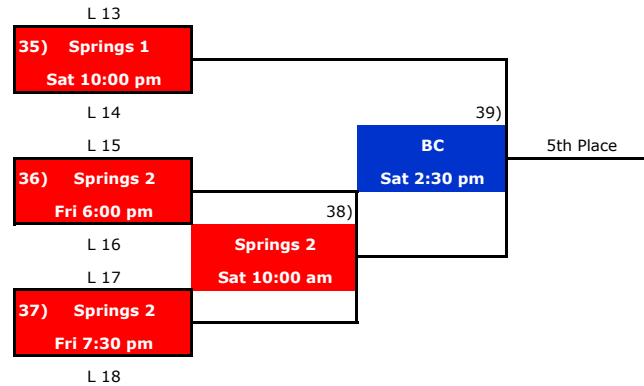

Cypress Hoops Invitational 2019

Top team in each bracket wears white
Please provide your own warm up balls

Cypress Hoops Invitational 2019

Playing Sites

- Springs = Cypress Springs HS**
- Park = Cypress Park HS**
- Bridge = Bridgeland HS**
- BC = Berry Center**

*Top team in each bracket wears white
*Please provide your own warm up balls and water bottles

Cypress Hoops Invitational 2019

Game Breakdown at each site

Thursday

<u>Cypress Springs</u>		<u>Cypress Park</u>		<u>Bridgeland</u>		<u>Berry Center</u>	
<u>Gym 1</u>	<u>Gym 2</u>	<u>Gym 1</u>	<u>Gym 2</u>	<u>Gym 1</u>	<u>Gym 2</u>	<u>Gym 1</u>	
5:00 PM	5:00 PM	5:00 PM	5:00 PM	5:00 PM	5:00 PM		
6:30 PM	6:30 PM	6:30 PM	6:30 PM	6:30 PM	6:30 PM		

Friday

<u>Cypress Springs</u>		<u>Cypress Park</u>		<u>Bridgeland</u>		<u>Berry Center</u>	
<u>Gym 1</u>	<u>Gym 2</u>	<u>Gym 1</u>	<u>Gym 2</u>	<u>Gym 1</u>	<u>Gym 2</u>	<u>Gym 1</u>	
3:00 PM	3:00 PM	3:00 PM	3:00 PM			9:00 AM	
4:30 PM		6:00 PM		None		10:30 AM	
6:00 PM	6:00 PM					12:00 PM	
7:30 PM	7:30 PM					1:30 PM	
						3:00 PM	
						4:30 PM	
						6:00 PM	
						7:30 PM	