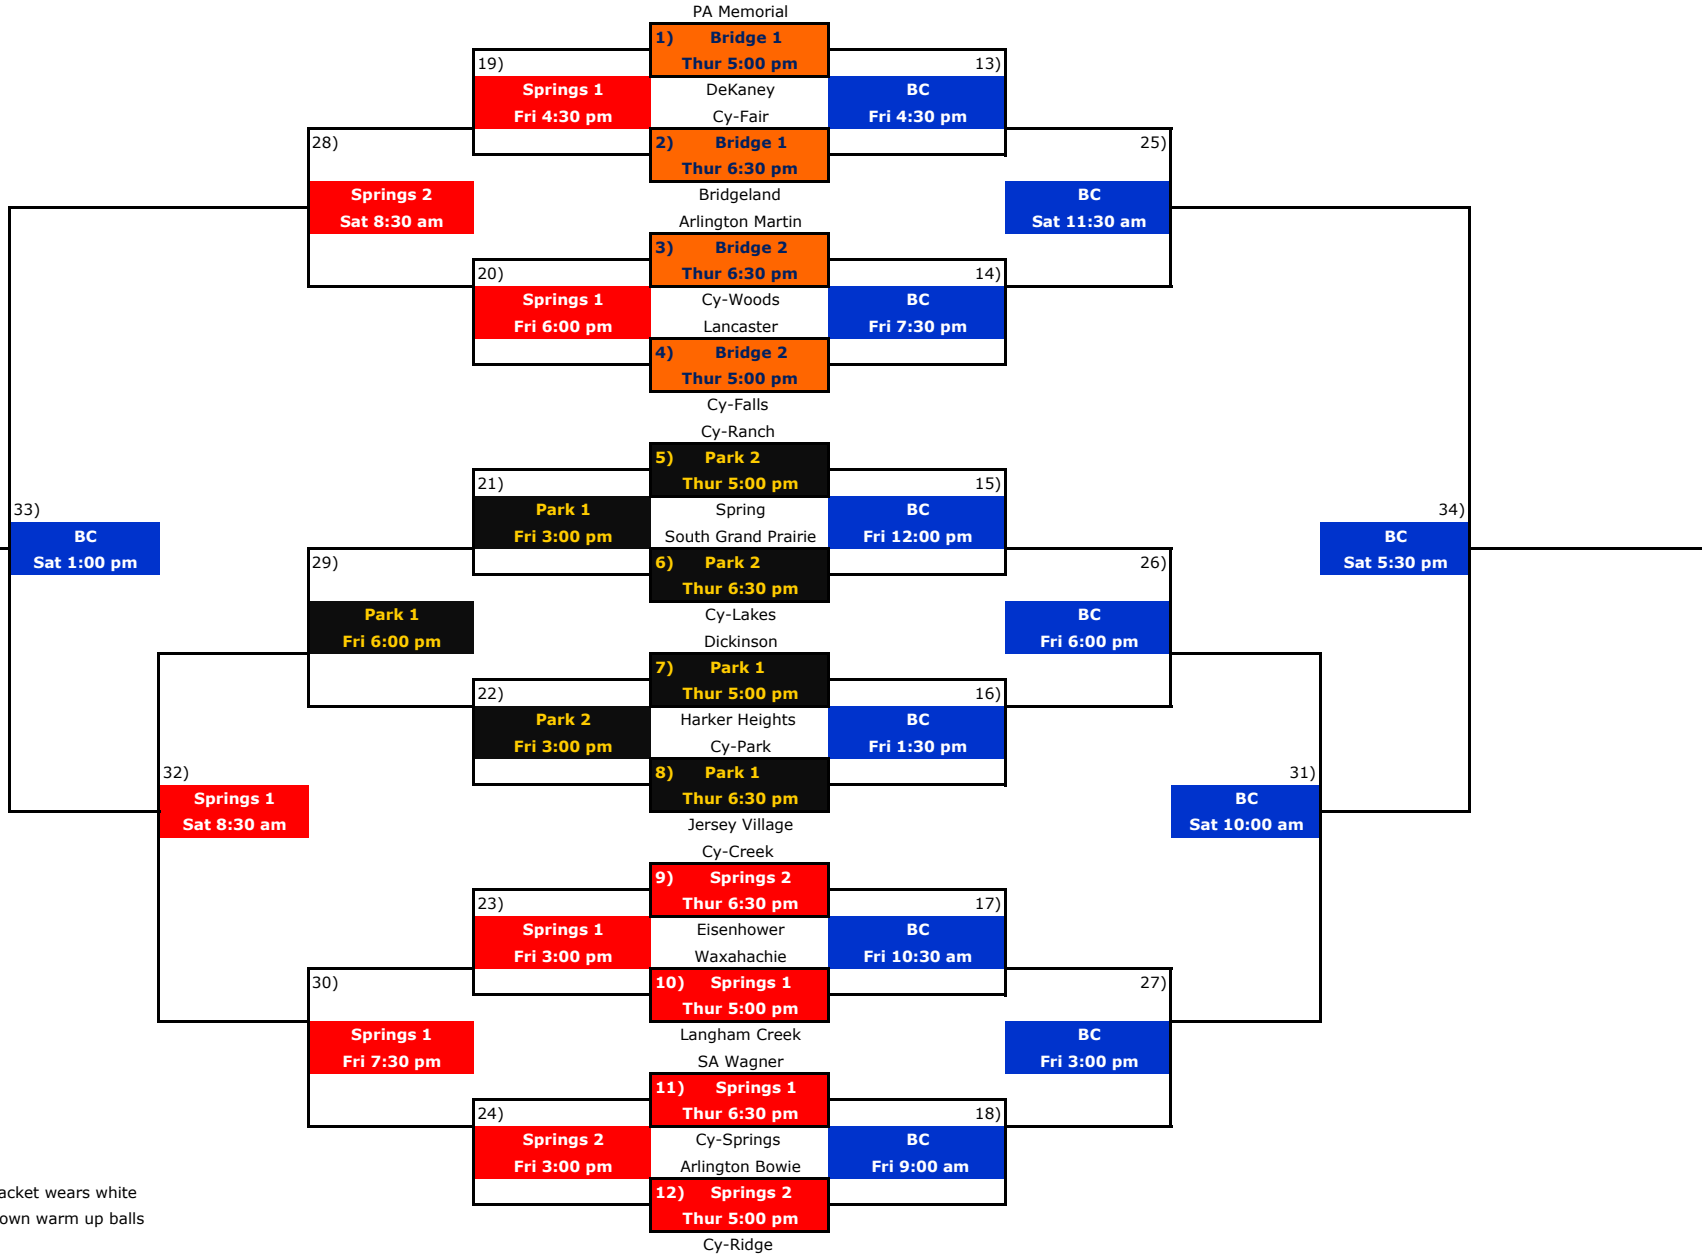

Cypress Hoops Invitational 2019

Top team in each bracket wears white
Please provide your own warm up balls

Cypress Hoops Invitational 2019

Playing Sites

- Springs = Cypress Springs HS**
- Park = Cypress Park HS**
- Bridge = Bridgeland HS**
- BC = Berry Center**

*Top team in each bracket wears white
*Please provide your own warm up balls and water bottles

Cypress Hoops Invitational 2019

Game Breakdown at each site

Thursday

<u>Cypress Springs</u>		<u>Cypress Park</u>		<u>Bridgeland</u>		<u>Berry Center</u>	
<u>Gym 1</u>	<u>Gym 2</u>	<u>Gym 1</u>	<u>Gym 2</u>	<u>Gym 1</u>	<u>Gym 2</u>	<u>Gym 1</u>	
5:00 PM	5:00 PM	5:00 PM	5:00 PM	5:00 PM	5:00 PM		
6:30 PM	6:30 PM	6:30 PM	6:30 PM	6:30 PM	6:30 PM		

Friday

<u>Cypress Springs</u>		<u>Cypress Park</u>		<u>Bridgeland</u>		<u>Berry Center</u>	
<u>Gym 1</u>	<u>Gym 2</u>	<u>Gym 1</u>	<u>Gym 2</u>	<u>Gym 1</u>	<u>Gym 2</u>	<u>Gym 1</u>	
3:00 PM	3:00 PM	3:00 PM	3:00 PM			9:00 AM	
4:30 PM		6:00 PM		None		10:30 AM	
6:00 PM	6:00 PM					12:00 PM	
7:30 PM	7:30 PM					1:30 PM	
						3:00 PM	
						4:30 PM	
						6:00 PM	
						7:30 PM	